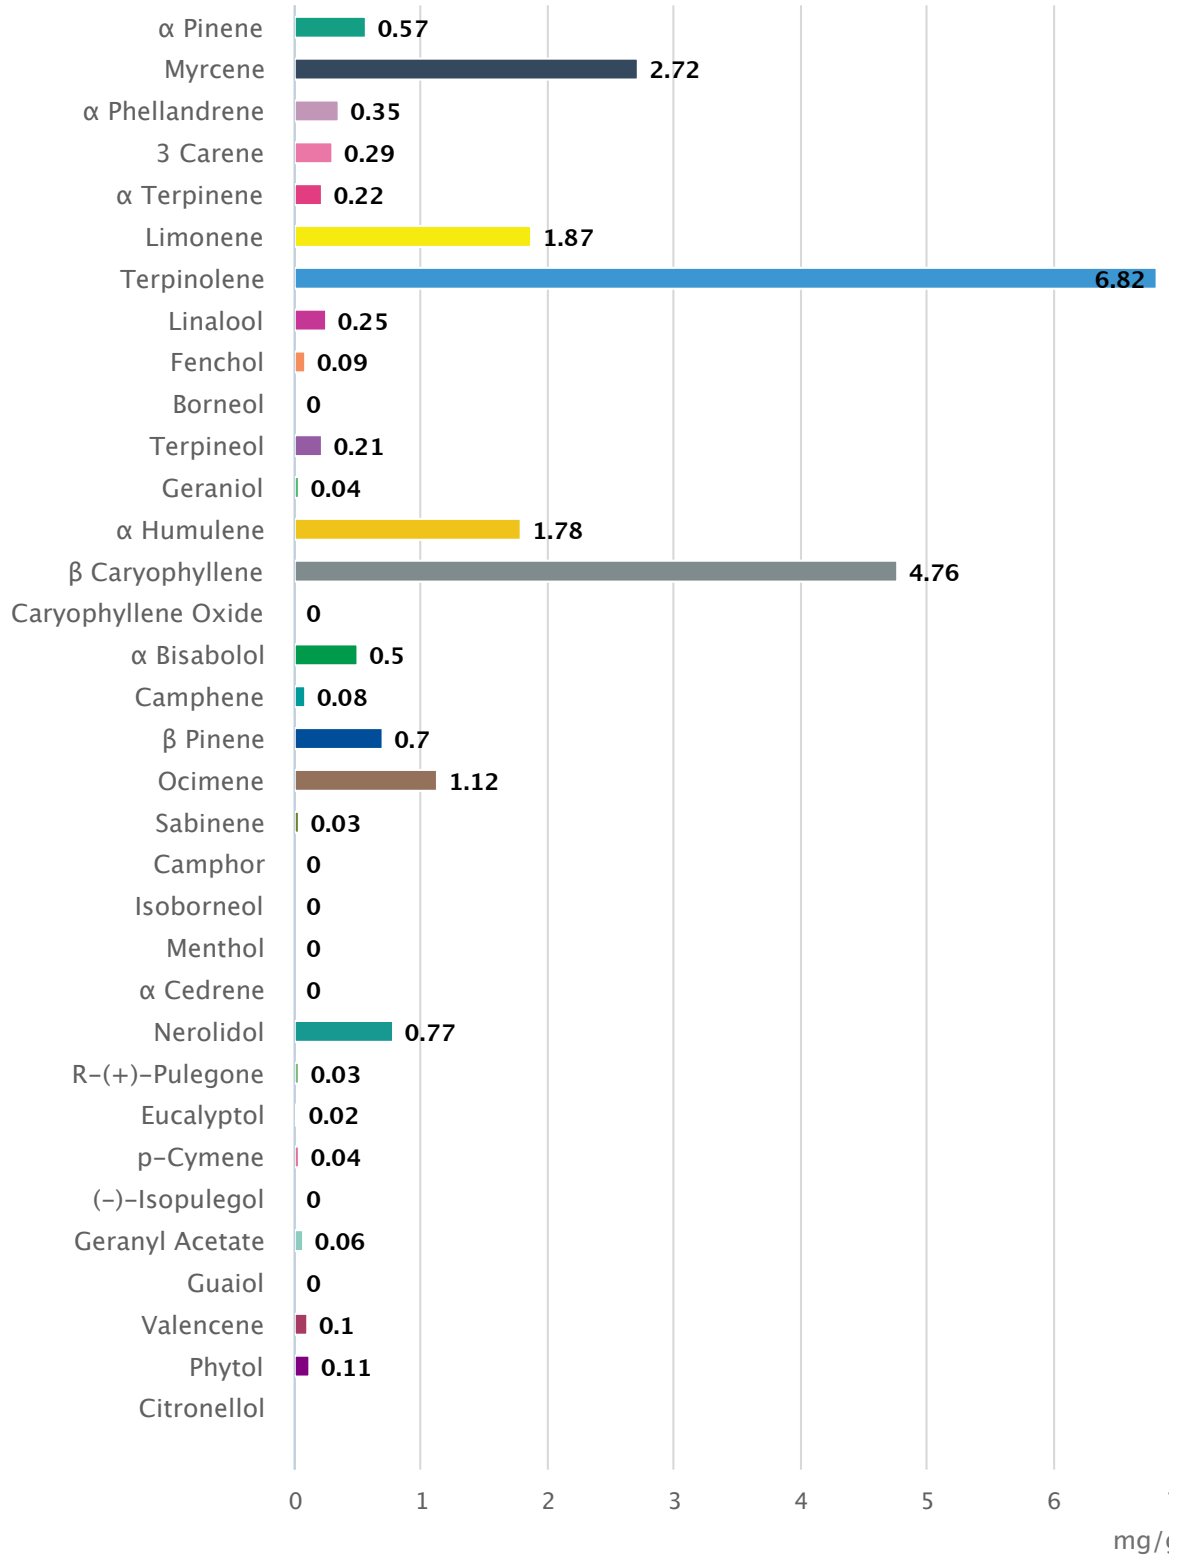

Thai Tea

Total Terpene Concentration 23.54 mg/g / 2.354 %